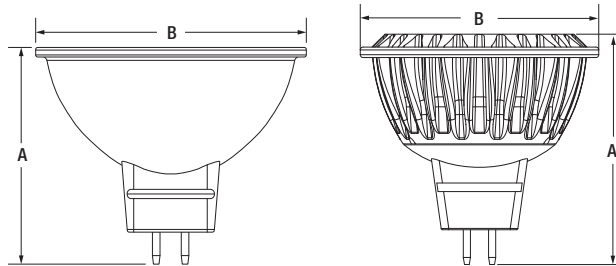

Physical Information

	(A) Height inches (mm)	(B) Diameter inches (mm)
MR16, all wattages	1.73 (43.9)	1.98 (50.5)

LEDVANCE LLC
200 Ballardvale Street
Wilmington, MA 01887 USA
Phone 1-800-LIGHTBULB (1-800-544-4828)
www.ledvanceUS.com

SYLVANIA and LEDVANCE are registered trademarks.
All other trademarks are those of their respective owners.
Licensee of product trademark SYLVANIA in general lighting.
Specifications subject to change without notice.

[/sylvania](https://www.facebook.com/sylvania) [/sylvania](https://www.facebook.com/sylvania)